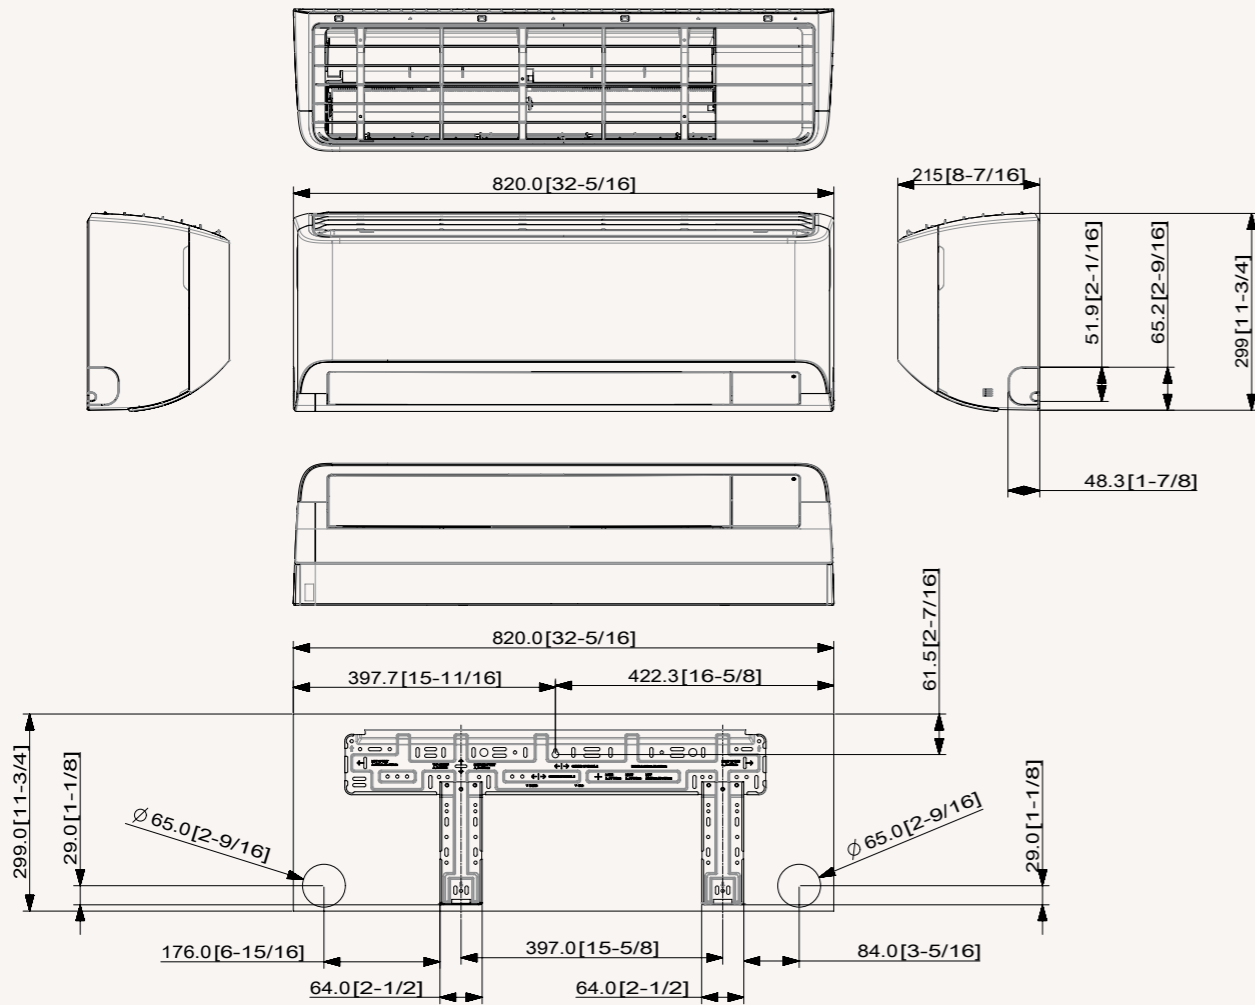

Specifications

Cebu R32

- AI Auto Comfort.
- Wi-Fi Control with Samsung SmartThings and Bixby voice controls.

Indoor Unit		AR07TXFYAWKNEU	AR09TXFYAWKNEU	AR12TXFYAWKNEU	AR18TXFYAWKNEU	
Capacity						
Capacity	Cooling	kW	2.0	2.5	3.5	5.0
	Heating @ +7 °C	kW	2.2	3.2	3.5	6.0
Performance						
Moisture Removal		l/h	-	1.0	1.5	2.0
Airflow Rate		m ³ /min	9.9	10.5	10.9	16.5
Sound Power	Cooling	dB(A)	54	TBA	TBA	58
	Heating	dB(A)	54	TBA	TBA	58
Sound Pressure	H/L	dB(A)	36/19	TBA	TBA	41/25
Electrical Data						
Power Source		Φ, V, Hz	1Φ, 220-240 V, 50 Hz	1Φ, 220-240 V, 50 Hz	1Φ, 220-240 V, 50 Hz	1Φ, 220-240 V, 50 Hz
Power Consumption	Cooling	W	30	30	30	TBA
	Heating	W	30	30	30	TBA
Current Input	Cooling	A	0.3	0.3	0.3	TBA
	Heating	A	0.3	0.3	0.3	TBA
Dimensions						
Net Dimensions (W x H x D)		mm	820 x 299 x 215	820 x 299 x 215	820 x 299 x 215	1,055 x 299 x 215
Net Weight		kg	8.9	8.9	8.9	12.2
Refrigerant						
Piping Connections	Liquid Pipe	ø, inch	1/4	1/4	1/4	1/4
	Gas Pipe	ø, inch	3/8	3/8	3/8	1/2
Piping Connections	Drain Pipe	ø, mm	ID 16	ID 16	ID 16	ID 16
Functions						
Airflow	Wind-Free™ Cooling					
	Air Direction Control (Up/Down)		Auto	Auto	Auto	Auto
	Air Direction Control (Left/Right)		Manual	Manual	Manual	Manual
	Auto Fan Speed		●	●	●	●
Air Purification	Tri-Care Filter		●	●	●	●
	Easy Filter Plus		●	●	●	●
	Auto Clean (Self-Cleaning)		●	●	●	●
Operating Mode	AI Auto Comfort with Wi-Fi & MDS (direct/indirect)					
	AI Auto Comfort with Wi-Fi		●	●	●	●
	Auto Mode (without Wi-Fi)		●	●	●	●
	Fast Cooling		●	●	●	●
	Good Sleep		●	●	●	●
	Eco		●	●	●	●
	Dehumidification		●	●	●	●
	Fan		●	●	●	●
	Quiet		●	●	●	●
Other Functions	Samsung SmartThings		●	●	●	●
	MDS (Motion Detect Sensor)		●	●	●	●
	Indoor Temperature Display	88 Display	●	●	●	●
	Display On/Off		●	●	●	●
	Beep On/Off		●	●	●	●
	Auto Changeover		●	●	●	●
Auto Restart		●	●	●	●	

Accessory

Wireless Remote Controller (included)

Dimensional drawings

Cebu

AR07/09/12TXFYAWKNEU

AR18/24TXFYAWKNEU