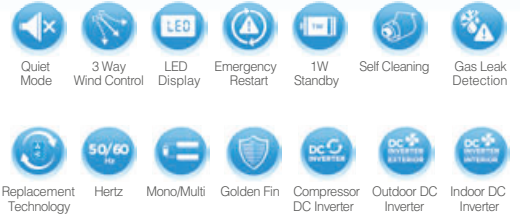

Midea Vertu Plus

DUAL PURIFICATION SYSTEM

Double protection - dual filters remove dust and absorb harmful particles and bacteria, giving you cleaner, fresher air.

AUTOMATIC SELF CLEANING

The cooling fins are cleaned and dried automatically, keeping it functioning at its best and prolonging the life of the unit.

SWEET DREAMS

'Sweet Dreams' guarantees a good night's sleep by adjusting the air conditioner according to your body temperature. 'Do not Disturb' mode will switch off the LED display and provide a quiet sleep breeze.