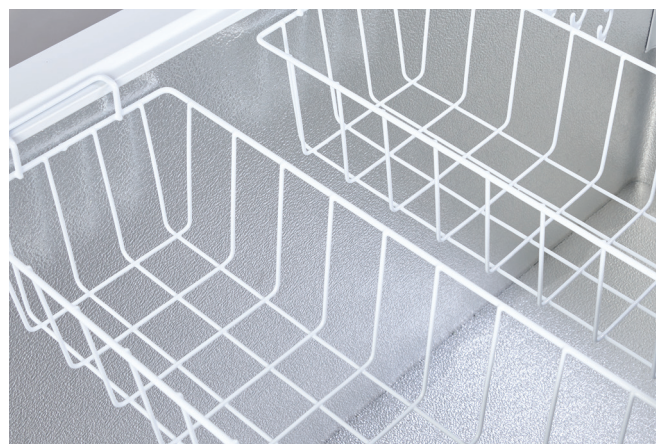

Glass Lid Display Chest Freezers

SPC461GC / SPC563GC

2 Years Parts & Labour Warranty

2-3 Working Days Delivery

UK Service Support

Manufactured In Europe

The Sterling Pro Green SPC461GC and SPC563GC glass sliding lid chest freezer range is perfect for displaying frozen goods in busy commercial environment such as cafés and shops. Manufactured with a white exterior and aluminium interior, these reliable units feature an environmentally friendly R290 refrigerant, 65mm thick insulation, static cooling system, manual defrost, x3 baskets, digital temperature displays and a max ambient of 32°C.

Model	Gross & Nett Capacity		Temperature Range	Climate Class	Energy Rating	Refrigerant	Dimensions (mm)		
SPC461GC	461 ltrs	330 ltrs	-18°C to -24°C	4	F	R290	W1489	D653	H904
SPC563GC	563 ltrs	438 ltrs	-18°C to -24°C	4	F	R290	W1772	D653	H904

Glass Lid Display Chest Freezers

SPC461GC / SPC563GC

Range Specifications

	SPC461GC Glass Lid Display Chest Freezer	SPC563GC Glass Lid Display Chest Freezer
GTIN Code	5060750321997	5060750322000
Dimensions	W1489 x D653 x H904mm	W1772 x D653 x H904mm
Packed Dimensions	W1514 x D685 x H850mm	W1806 x D685 x H850mm
Gross Capacity	461 Litres	563 Litres
Nett Capacity	330 Litres	438 Litres
Exterior Finish	White	White
Interior Finish	Aluminium	Aluminium
Glass Type	Curved	Curved
Temperature Range	-18°C to -24°C	-18°C to -24°C
Max Ambient	+32°C	+32°C
Refrigerant	R290	R290
Insulation Thickness	65mm	65mm
Gross Weight	90kg	92kg
Energy Rating	F	F
Climate Class	4	4
Energy Consumption	4.2 kWh/24hr	5.1 kWh/24hr
Power Supply	13 amp single phase plug	13 amp single phase plug
Voltage	230V/50HZ	230V/50HZ
Baskets Supplied	3	3
Cooling System	Static	Static
Defrost Type	Manual	Manual
Temperature Display	Yes	Yes
Lighting	No	No
Lockable	Yes	Yes
Castors Supplied	Yes	Yes