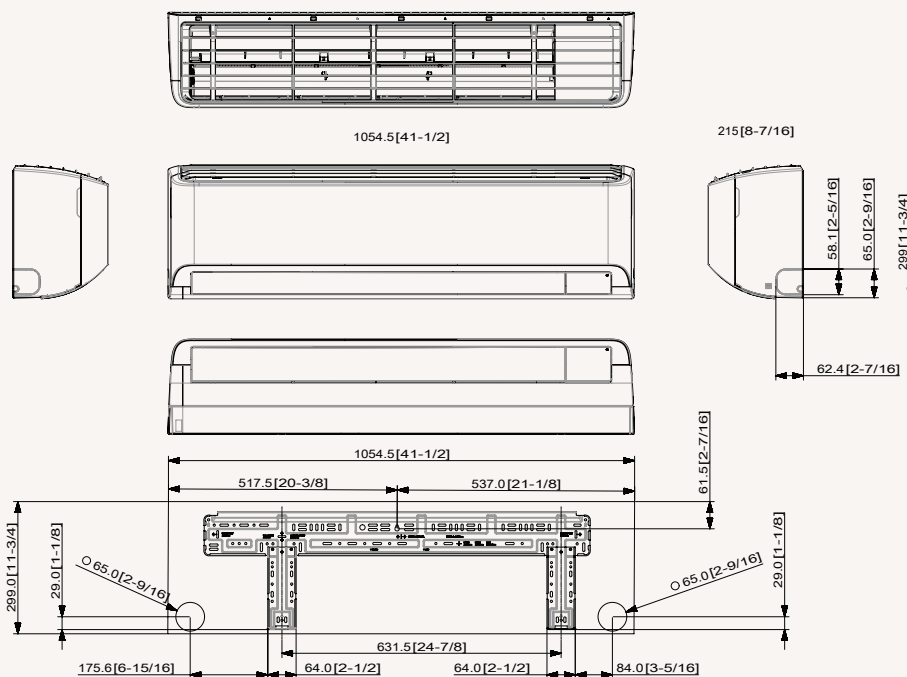

Accessory

Wireless Remote Controller (included)	Advanced Wired Controller ³	Simple Type Controller ³	Touch Controller ³
	MWR-WG00JN/MWR-WG00KN	MWR-SH00N	MWR-SH11N

³ MIM-A00N Interface is required for the connection to wired remote controllers.

Dimensional drawings

WindFree™ Avant - Indoor

AR09/12TXEAAWKNEU

AR18/24TXEAAWKNEU

WindFree™ Avant - Outdoor

AR18/24TXEAAWKXEU

AR18/24TXEAAWKXEU