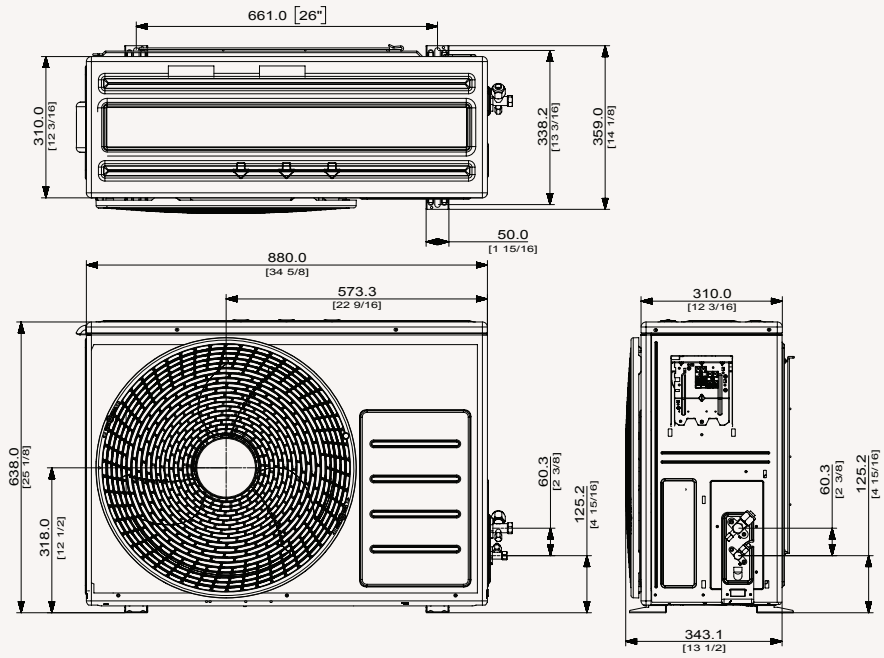

Accessory

Wireless Remote Controller (included)	Advanced Wired Controller ³	Simple Type Controller ³	Touch Controller ³
	MWR-WG00JN/MWR-WG00KN	MWR-SH00N	MWR-SH11N

³ MIM-A00N Interface is required for the connection to wired remote controllers.

Dimensional drawings

WindFree™ Avant - Indoor

AR09/12TXEAAWKNEU

AR18/24TXEAAWKNEU

WindFree™ Avant - Outdoor

AR18/24TXEAAWKXEU

AR18/24TXEAAWKXEU