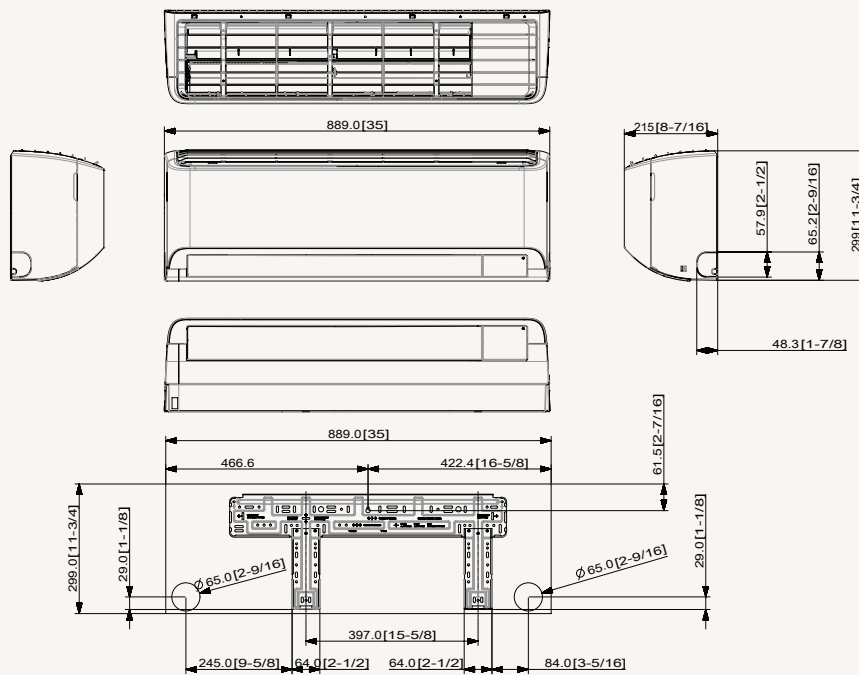

Accessory

Wireless Remote Controller (included)	Advanced Wired Controller ³	Simple Type Controller ³	Touch Controller ³
	MWR-WG00JN/MWR-WG00KN	MWR-SH00N	MWR-SH11N

³ MIM-A00N Interface is required for the connection to wired remote controllers.

Dimensional drawings

WindFree™ Avant - Indoor

AR09/12TXEAAWKNEU

AR18/24TXEAAWKNEU

WindFree™ Avant - Outdoor

AR18/24TXEAAWKXEU

AR18/24TXEAAWKXEU