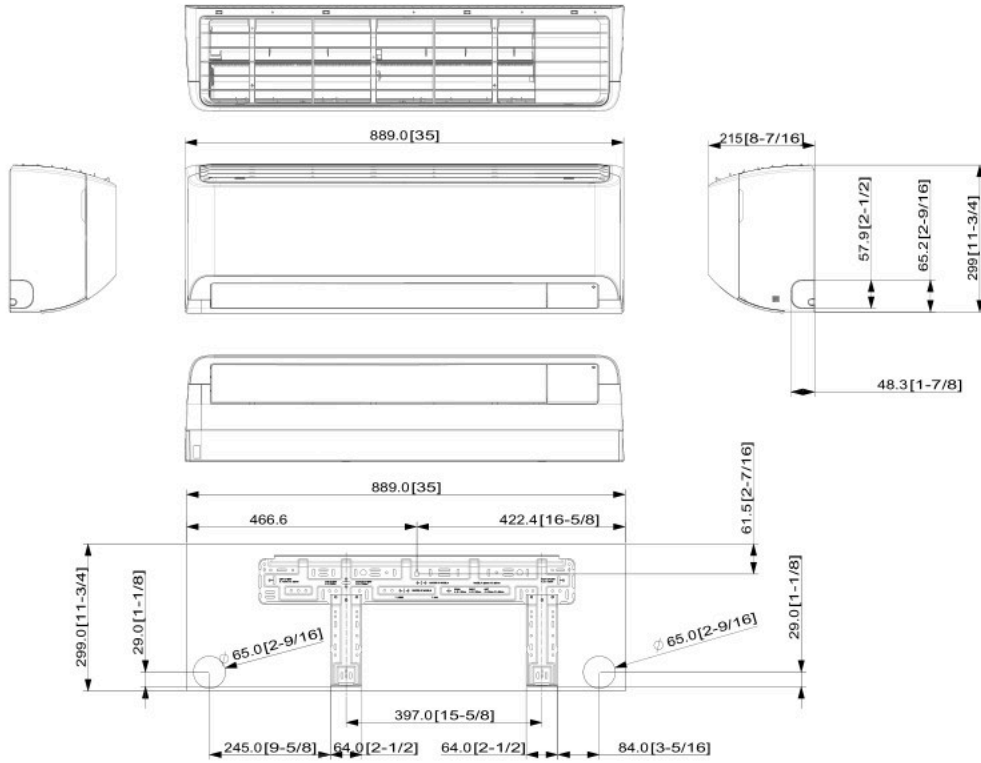

Dimensional drawings

WindFree™ Avant Black & Avant S2 - Indoor

AR70F07C1AWNEU, AR70F09C1AWNEU, AR70F12C1AWNEU, AR70F15C1AWNEU, AR70F07C1ABNEU, AR70F09C1ABNEU, AR70F12C1ABNEU

Units: mm [inches]

AR70F18/24C1AWNEU

Units: mm [inches]

WindFree™ Avant Black & Avant S2 - Outdoor

AR70F07C1AWXEU, AR70F09C1AWXEU, AR70F12C1AWXEU, AR70F15C1AWXEU

Units: mm [inches]

AR70F18/24C1AWXEU

Units: mm [inches]