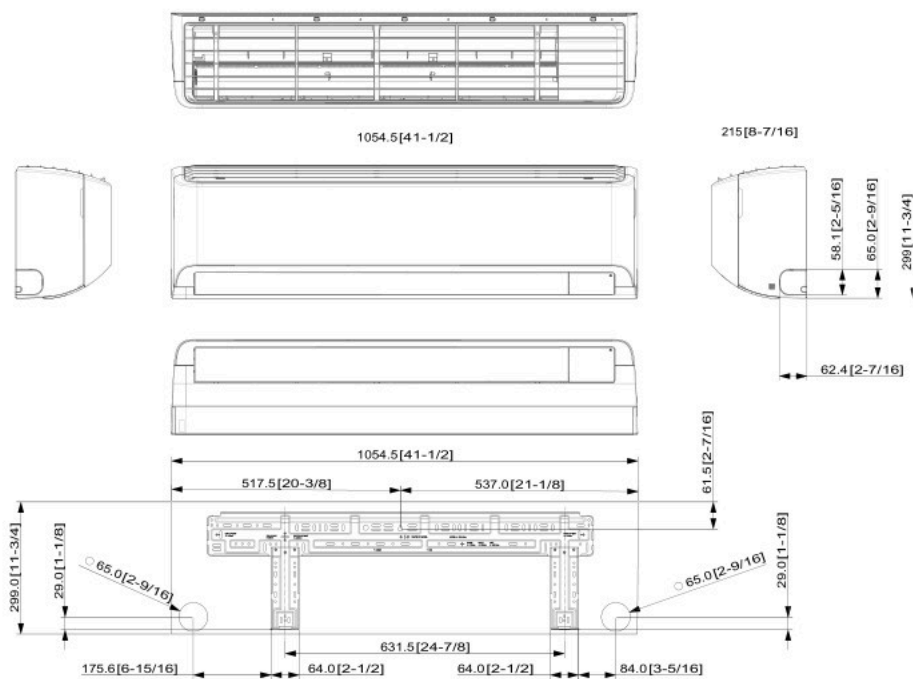

Dimensional drawings

WindFree™ Avant Black & Avant S2 - Indoor

AR70F07C1AWNEU, AR70F09C1AWNEU, AR70F12C1AWNEU, AR70F15C1AWNEU, AR70F07C1ABNEU, AR70F09C1ABNEU, AR70F12C1ABNEU

Units: mm [inches]

AR70F18/24C1AWNEU

Units: mm [inches]

WindFree™ Avant Black & Avant S2 - Outdoor

AR70F07C1AWXEU, AR70F09C1AWXEU, AR70F12C1AWXEU, AR70F15C1AWXEU

Units: mm [inches]

AR70F18/24C1AWXEU

Units: mm [inches]