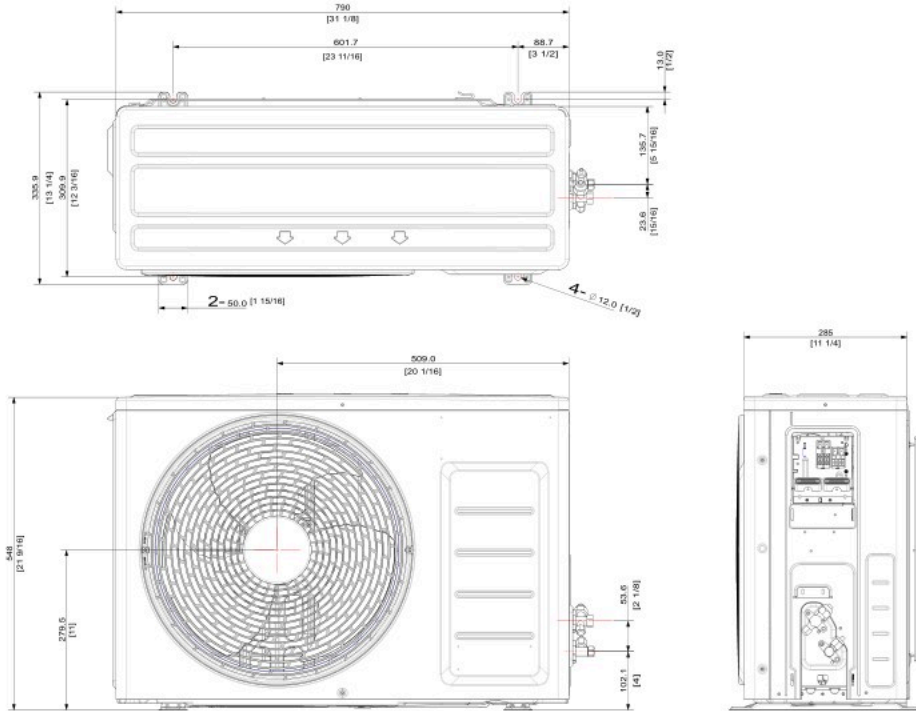

Dimensional drawings

WindFree™ Avant Black & Avant S2 - Indoor

AR70F07C1AWNEU, AR70F09C1AWNEU, AR70F12C1AWNEU, AR70F15C1AWNEU, AR70F07C1ABNEU, AR70F09C1ABNEU, AR70F12C1ABNEU

Units: mm [inches]

AR70F18/24C1AWNEU

Units: mm [inches]

WindFree™ Avant Black & Avant S2 - Outdoor

AR70F07C1AWXEU, AR70F09C1AWXEU, AR70F12C1AWXEU, AR70F15C1AWXEU

Units: mm [inches]

AR70F18/24C1AWXEU

Units: mm [inches]