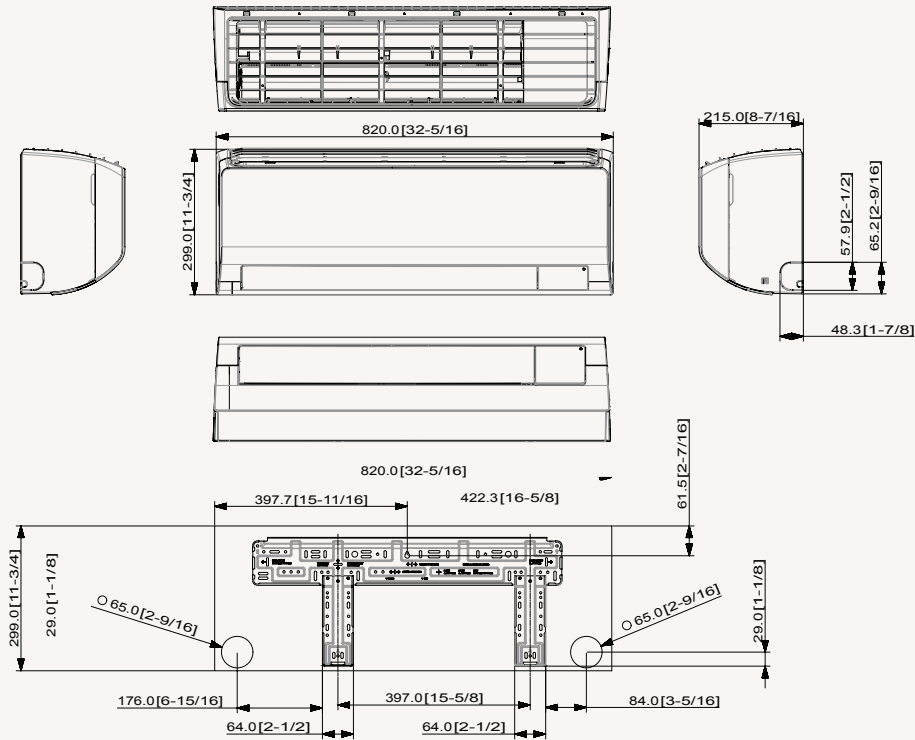

Accessory

Wireless Remote Controller (included)	Advanced Wired Controller³	Simple Type Controller³	Touch Controller³
	MWR-WG00JN/MWR-WG00KN	MWR-SH00N	MWR-SH11N

³ MIM-A00N Interface is required for the connection to wired remote controllers.

Dimensional drawings

WindFree™ Comfort - Indoor

AR09/12XFCAWKNEU

AR18/24XFCAWKNEU

WindFree™ Comfort - Outdoor

AR09/12TXFCAWKXEU

AR18/24TXFCAWKXEU