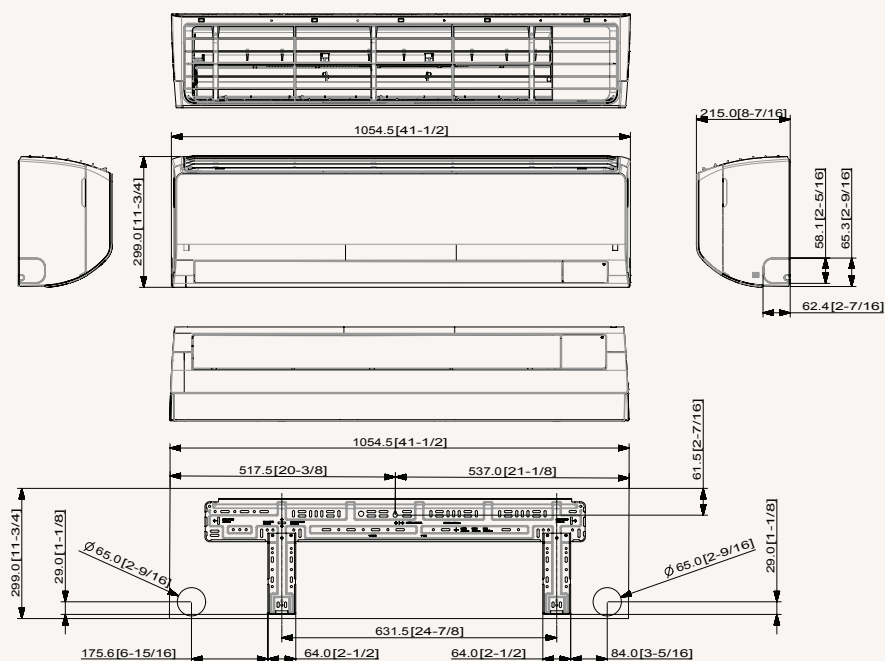

Accessory

Wireless Remote Controller (included)	Advanced Wired Controller³	Simple Type Controller³	Touch Controller³
	MWR-WG00JN/MWR-WG00KN	MWR-SH00N	MWR-SH11N

³ MIM-A00N Interface is required for the connection to wired remote controllers.

Dimensional drawings

WindFree™ Comfort - Indoor

AR09/12XFCAWKNEU

AR18/24XFCAWKNEU

WindFree™ Comfort - Outdoor

AR09/12TXFCAWKXEU

AR18/24TXFCAWKXEU