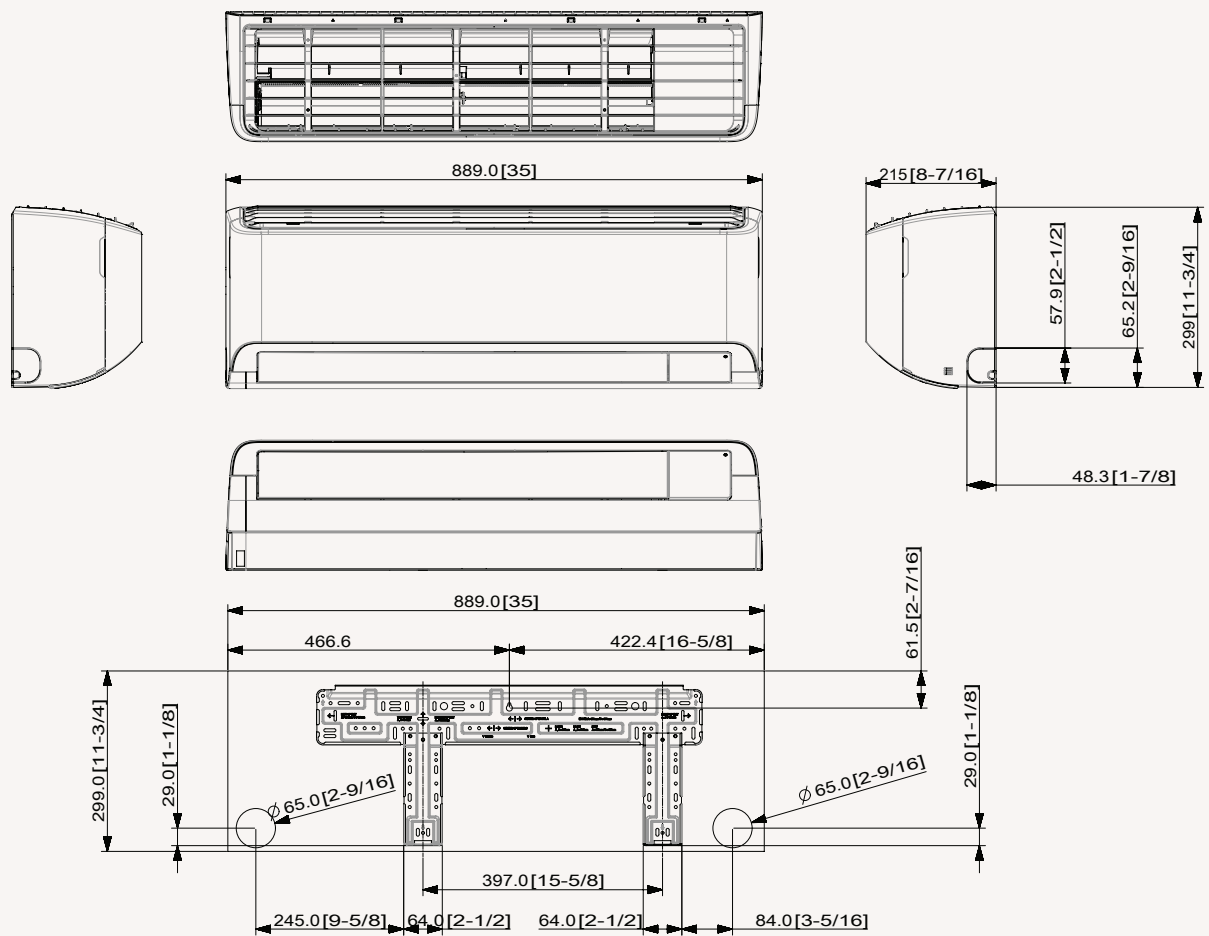

Dimensional drawings

WindFree™ Elite - Indoor

AR09/12CXCAAWKNEU