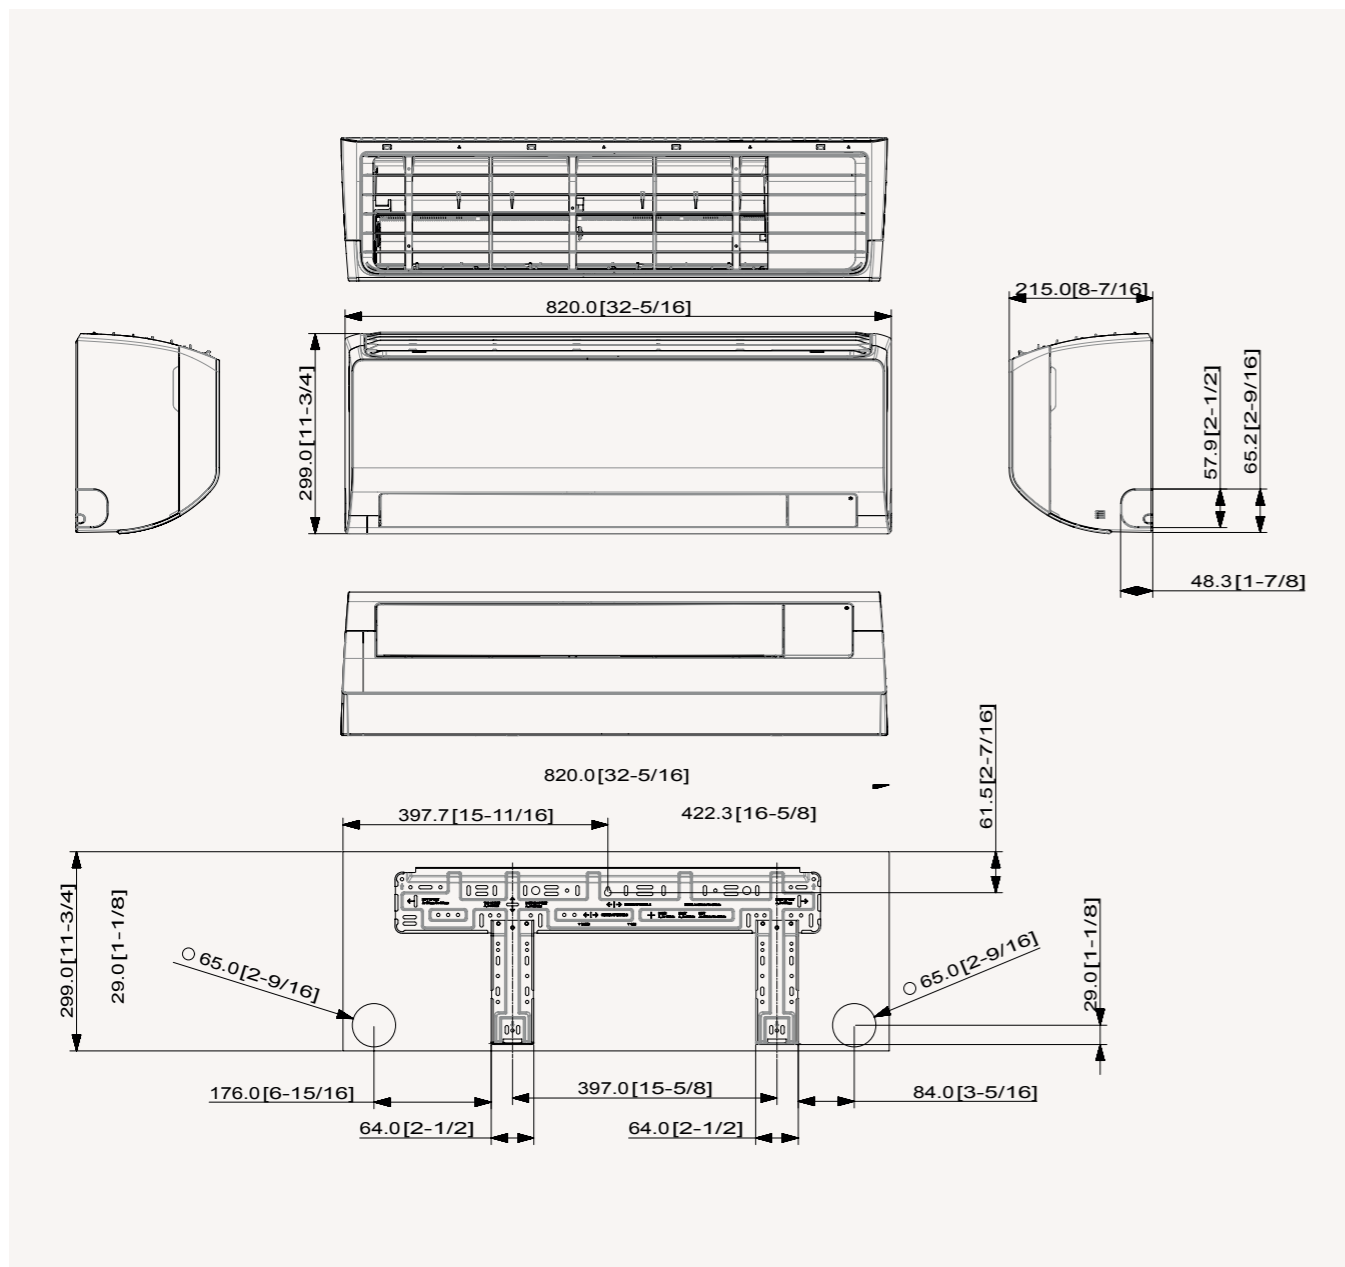

Accessory

Wireless Remote Controller (included)

Dimensional drawings

Luzon

AR07/09/12TXHZAWKNEU

AR18/24TXHZAWKNEU