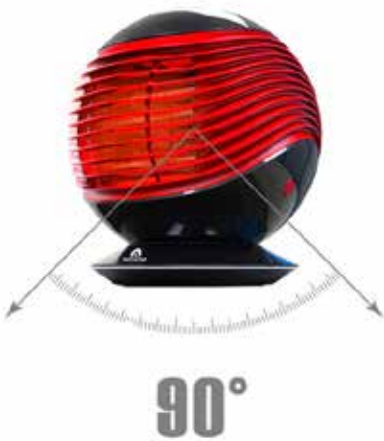

H25C

— Air Heater