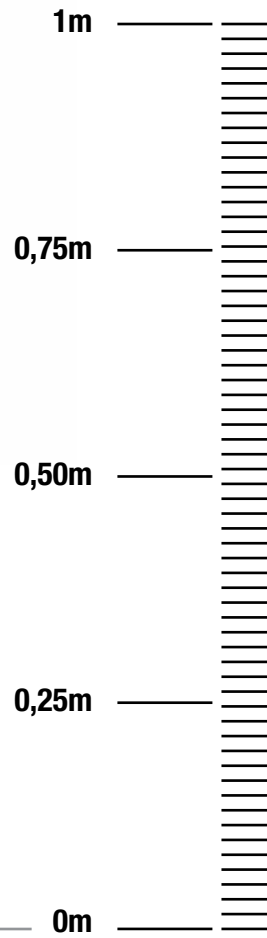

H25C

— Air Heater